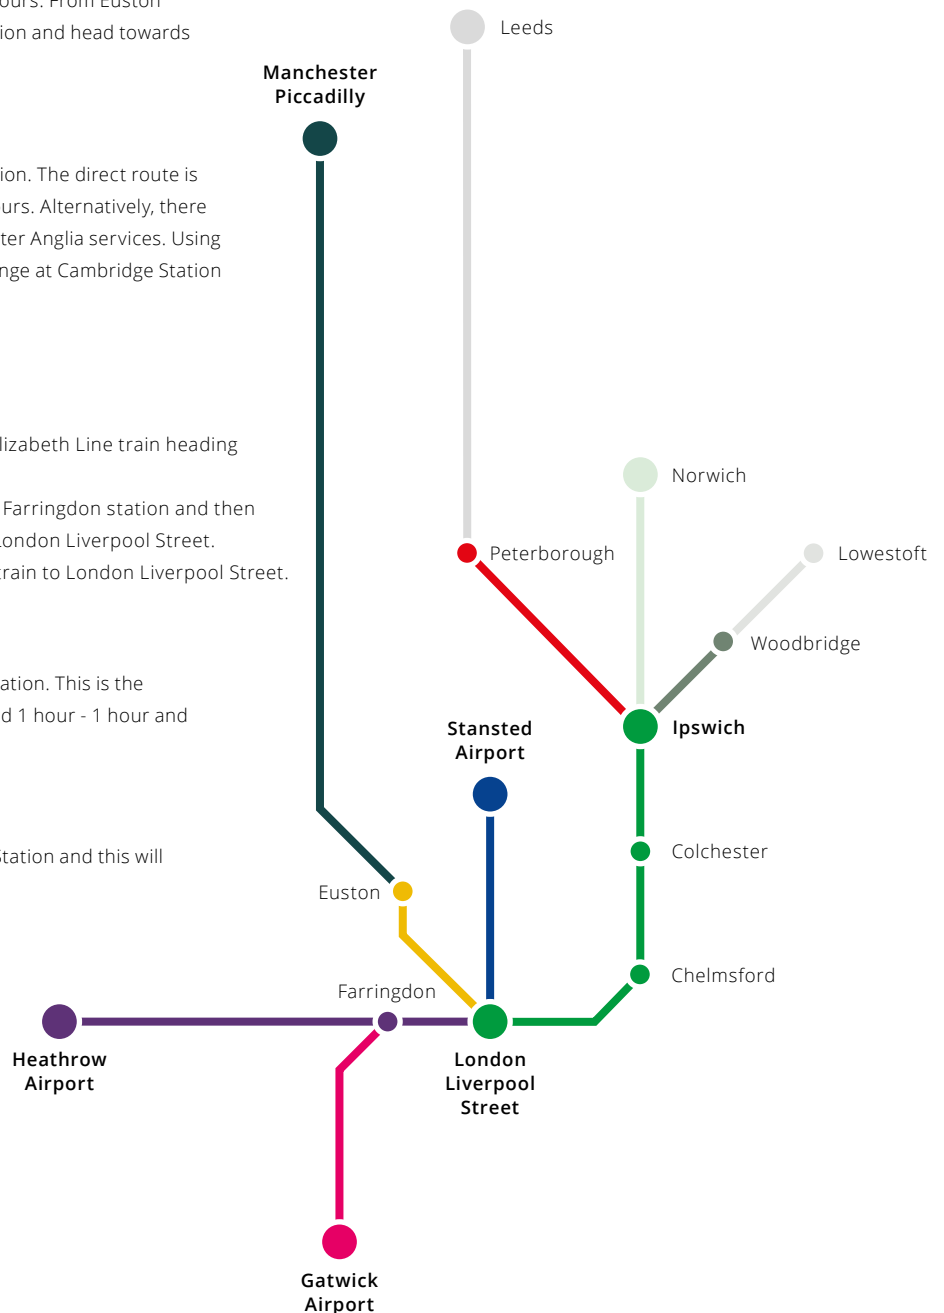

Bentwaters Parks, Rendlesham, Woodbridge, Suffolk, IP12 2TW

Tel: +44 (0)1394 462 120 Fax: +44 (0)1394 462 130 Email: enquiries@amarinth.com Web: www.amarinth.com